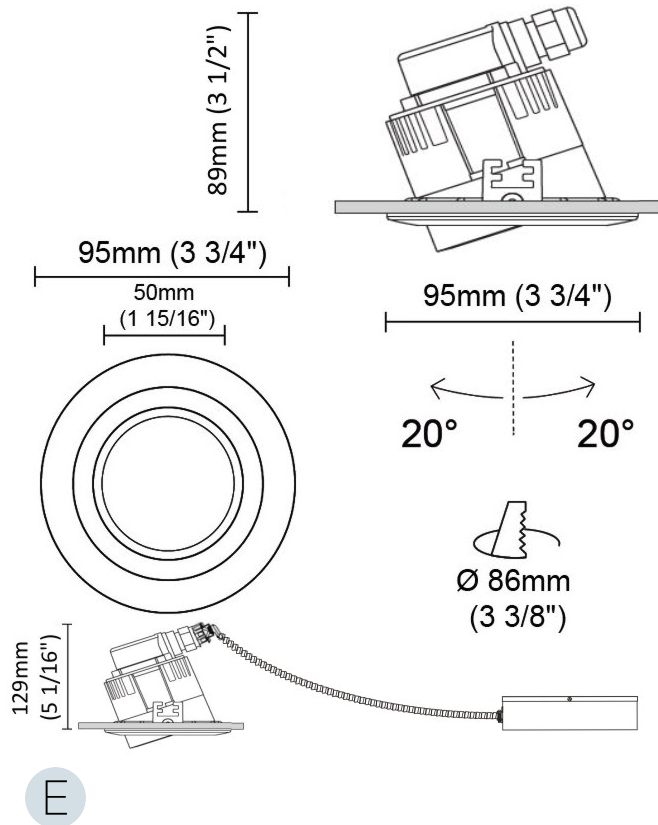

ELECTRICAL

Lamp Type: LED
Total Output Wattage (W): 12
Dimming: Tri-Mode (Non-Dimming and Phase Dimming (120Vac only) and 0-10V Dimming)
Driver Included: No
Driver Location: Recessed Housing
Driver Type: Constant Current - Universal
Driver Class: Class 2
Housing: See Components
Input Voltage (V): 120 - 277
Constant Current (MA): 350

LED

Number of LEDs: 1
Color Temperature (°K): 2700 / 3000
Max. Delivered Lumen (lm): 1447
Nominal Lumen (lm): 1650
CRI: >80 CRI
Efficiency (%): 87.7
Lamp Life (hrs): 50000
Upon Request: 3500K upon request

OPTICAL

Reflector: Mirror-metallized thermoplastic material
Optic: 26
Beam Angle: Symmetric
Adjustability: Tilt ±20°
Upon Request: Optics 45° (mirror-metallized) / 65° (white)

RATINGS AND CERTIFICATIONS

Certified By: Certified for North American Standards
IP rating: IP66

UL Rating: IK08 © 2026, T 1800-388-3382, F 416-247-9319, www.zaneen.com

Custom specifications by adding 'INT' at the end of the existing Model #. For assistance on 'custom' specifications, contact zteam@zaneen.com. In a constant effort to supply the best product, we reserve the right to change specifications or materials without notice. The most recent specification sheets are found at zaneen.com